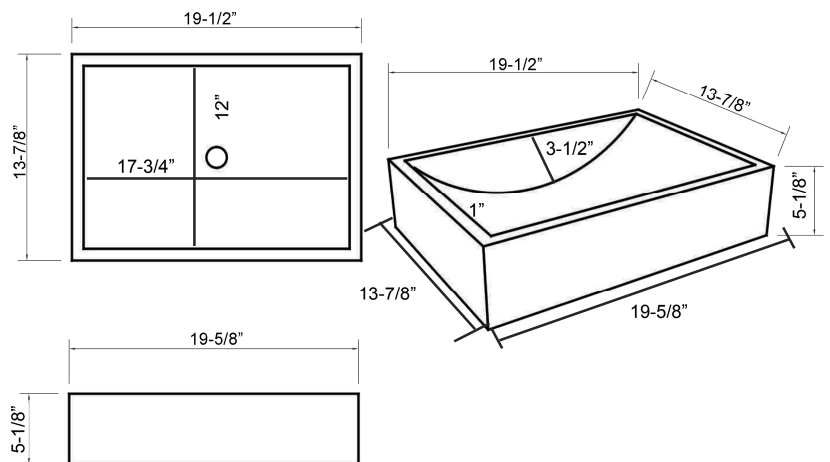

Dimensions of fixture are nominal and may vary slightly. Dimensions and specifications subject to change without notice.